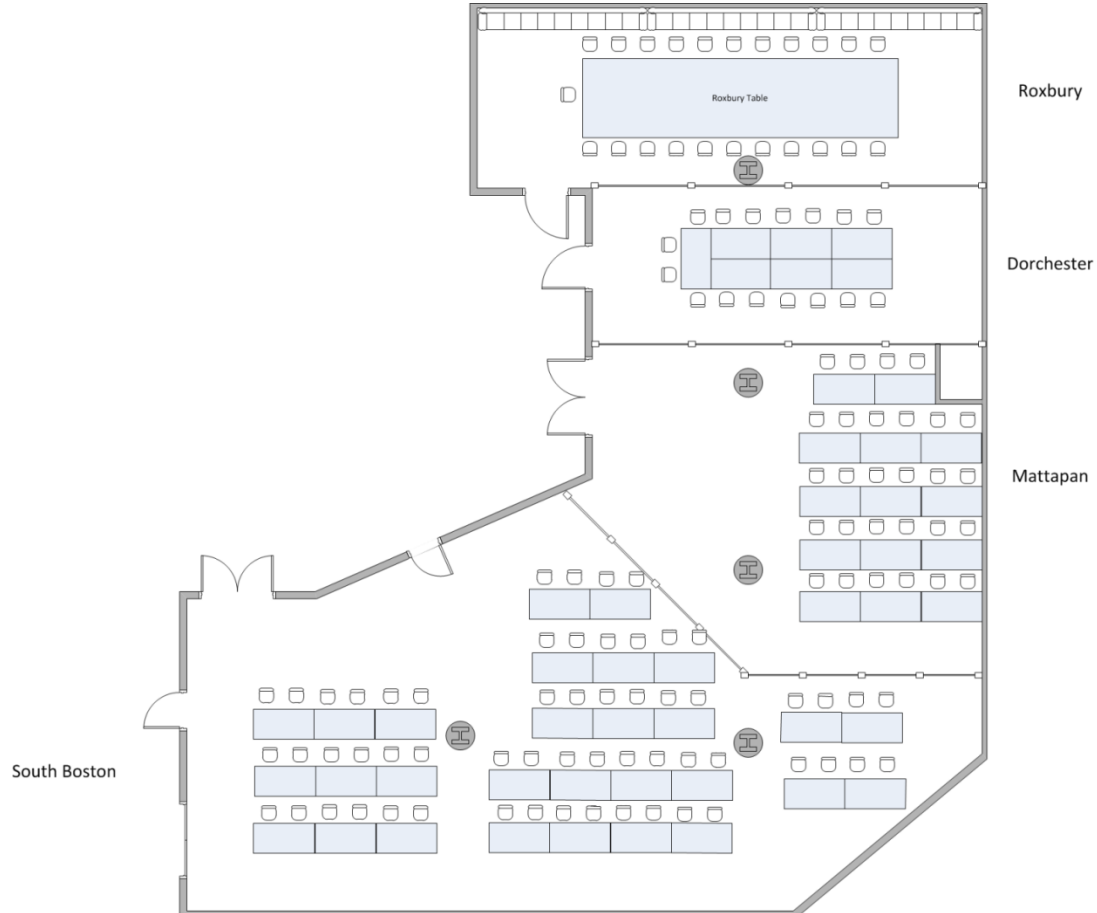

**The Boston
Foundation**

**The Sandra & Paul Edgerley
Center for Civic Leadership:
Configurations and Capacities**

75 Arlington Street, 3rd Floor, Boston, MA 02116

www.tbf.org

- Roxbury -** Room Configuration: Board Room, 22 at table, extra seating along bench (up to 12 comfortably)
Seating Capacity: 34
- Dorchester -** Room Configuration: Smaller Board Room, large table breaks apart into 7 rectangle tables, 2 seats at each table
Seating Capacity: 16
- Mattapan -** Standard Classroom: 14 tables, 2 chairs at each table
Seating Capacity: 28
Small Squares: 7 squares (two tables together)
4 chairs at each square
Seating Capacity: 28
- Large Open Rectangle: 12 rectangle tables
Seating Capacity: 26
Theatre Style: 77
- South Boston -** Standard Classroom: 29 tables
Seating Capacity: 58
Small Squares: 14 squares (two tables together)
4 chairs at each square
Seating Capacity: 56
- Large Open Rectangle: 18 rectangle tables
Seating Capacity: 35
Theatre Style: 123